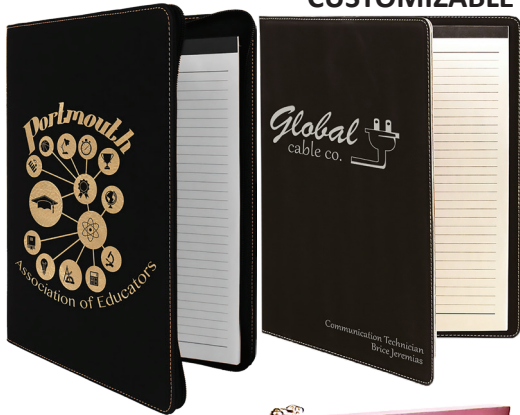

ENGRAVABLE ITEMS

Engraving at no extra charge!

GFT352A, GFT612
CUSTOMIZABLE PADFOLIOS

$38.95